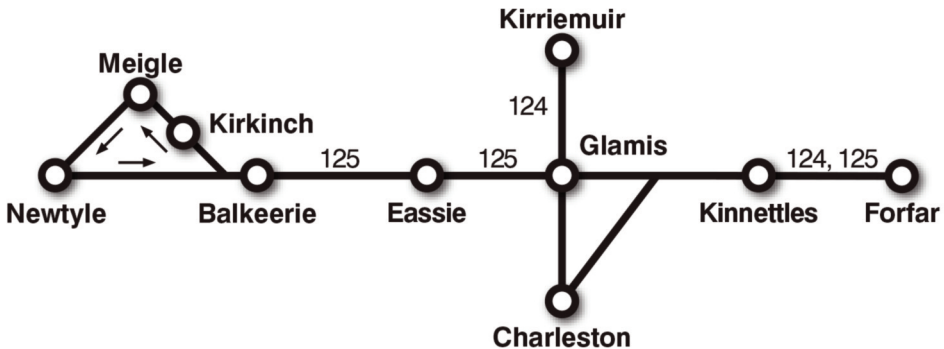

Services 124 & 125

Leaflet 26

Bus Timetable

Forfar - Glamis - Kirriemuir

Forfar - Glamis - Eassie - Newtyle

(also includes details of other bus services to and from Glamis, Forfar and Kirriemuir)

From 2 June 2014 (reprinted May 2015)