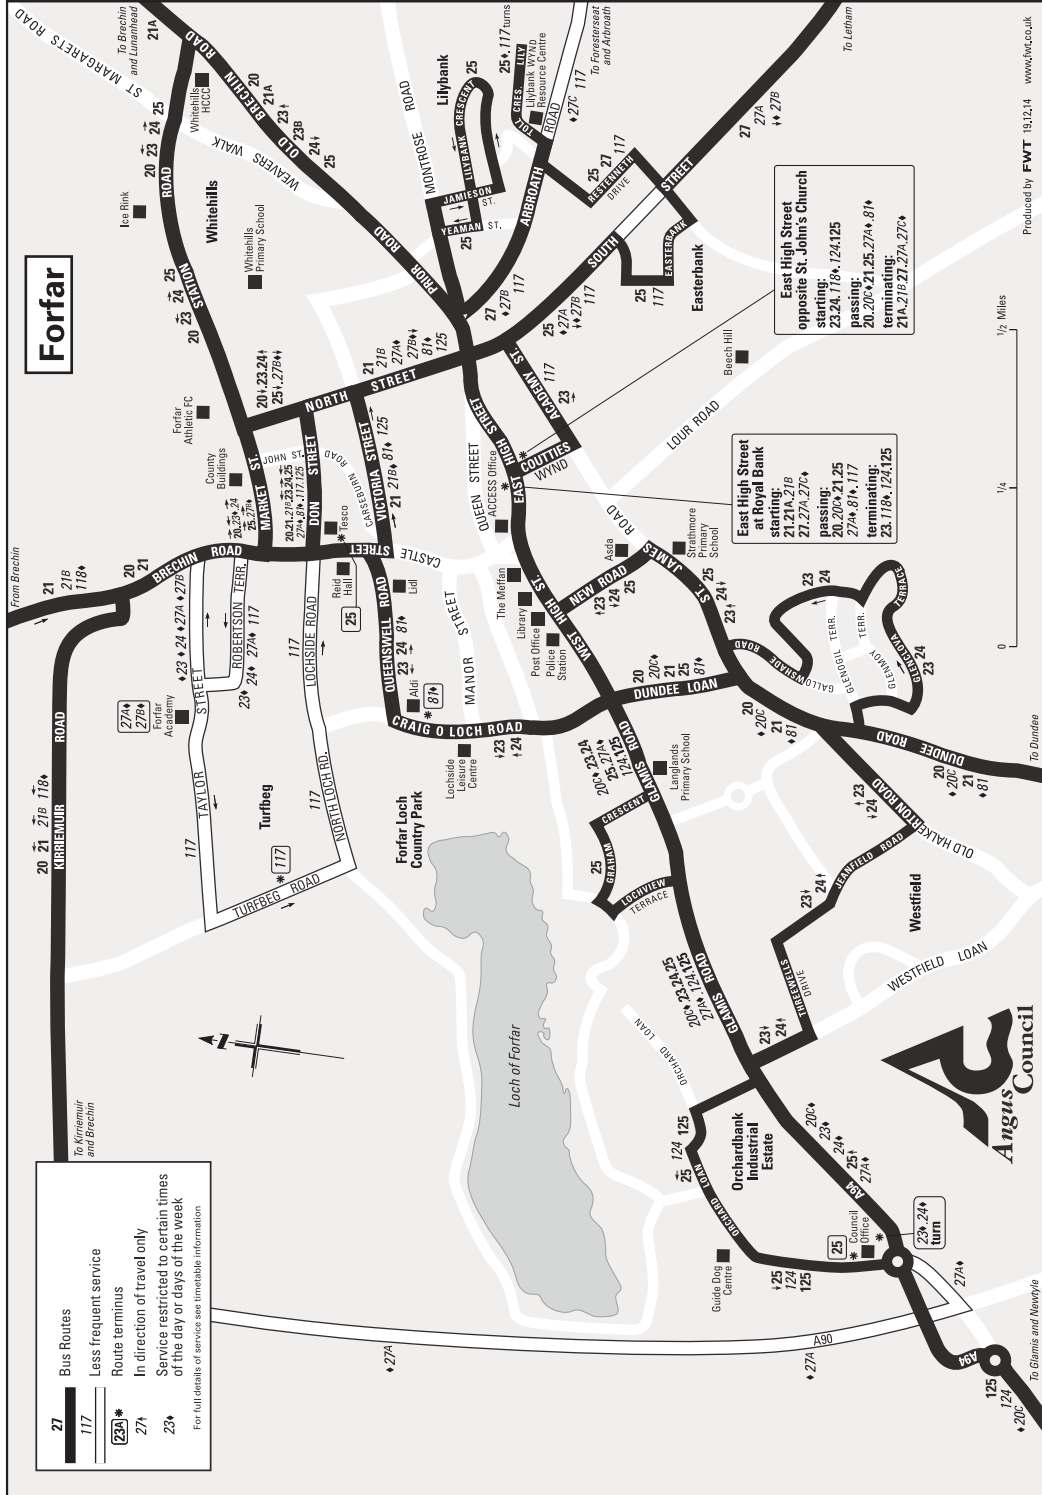

Forfar

27 Bus Routes
117 Less frequent service
23A* Route terminus
27A In direction of travel only
23A Service restricted to certain times of the day or days of the week

For full details of services see timetable information

East High Street
opposite St. John's Church
starting: 23.24, 178, 124, 125
passing: 20, 20A, 21, 25, 27A, 81
terminating: 23, 178, 124, 125

East High Street
at Royal Bank
starting: 27A, 27B, 27C
passing: 20, 20A, 21, 25
terminating: 27A, 178, 117